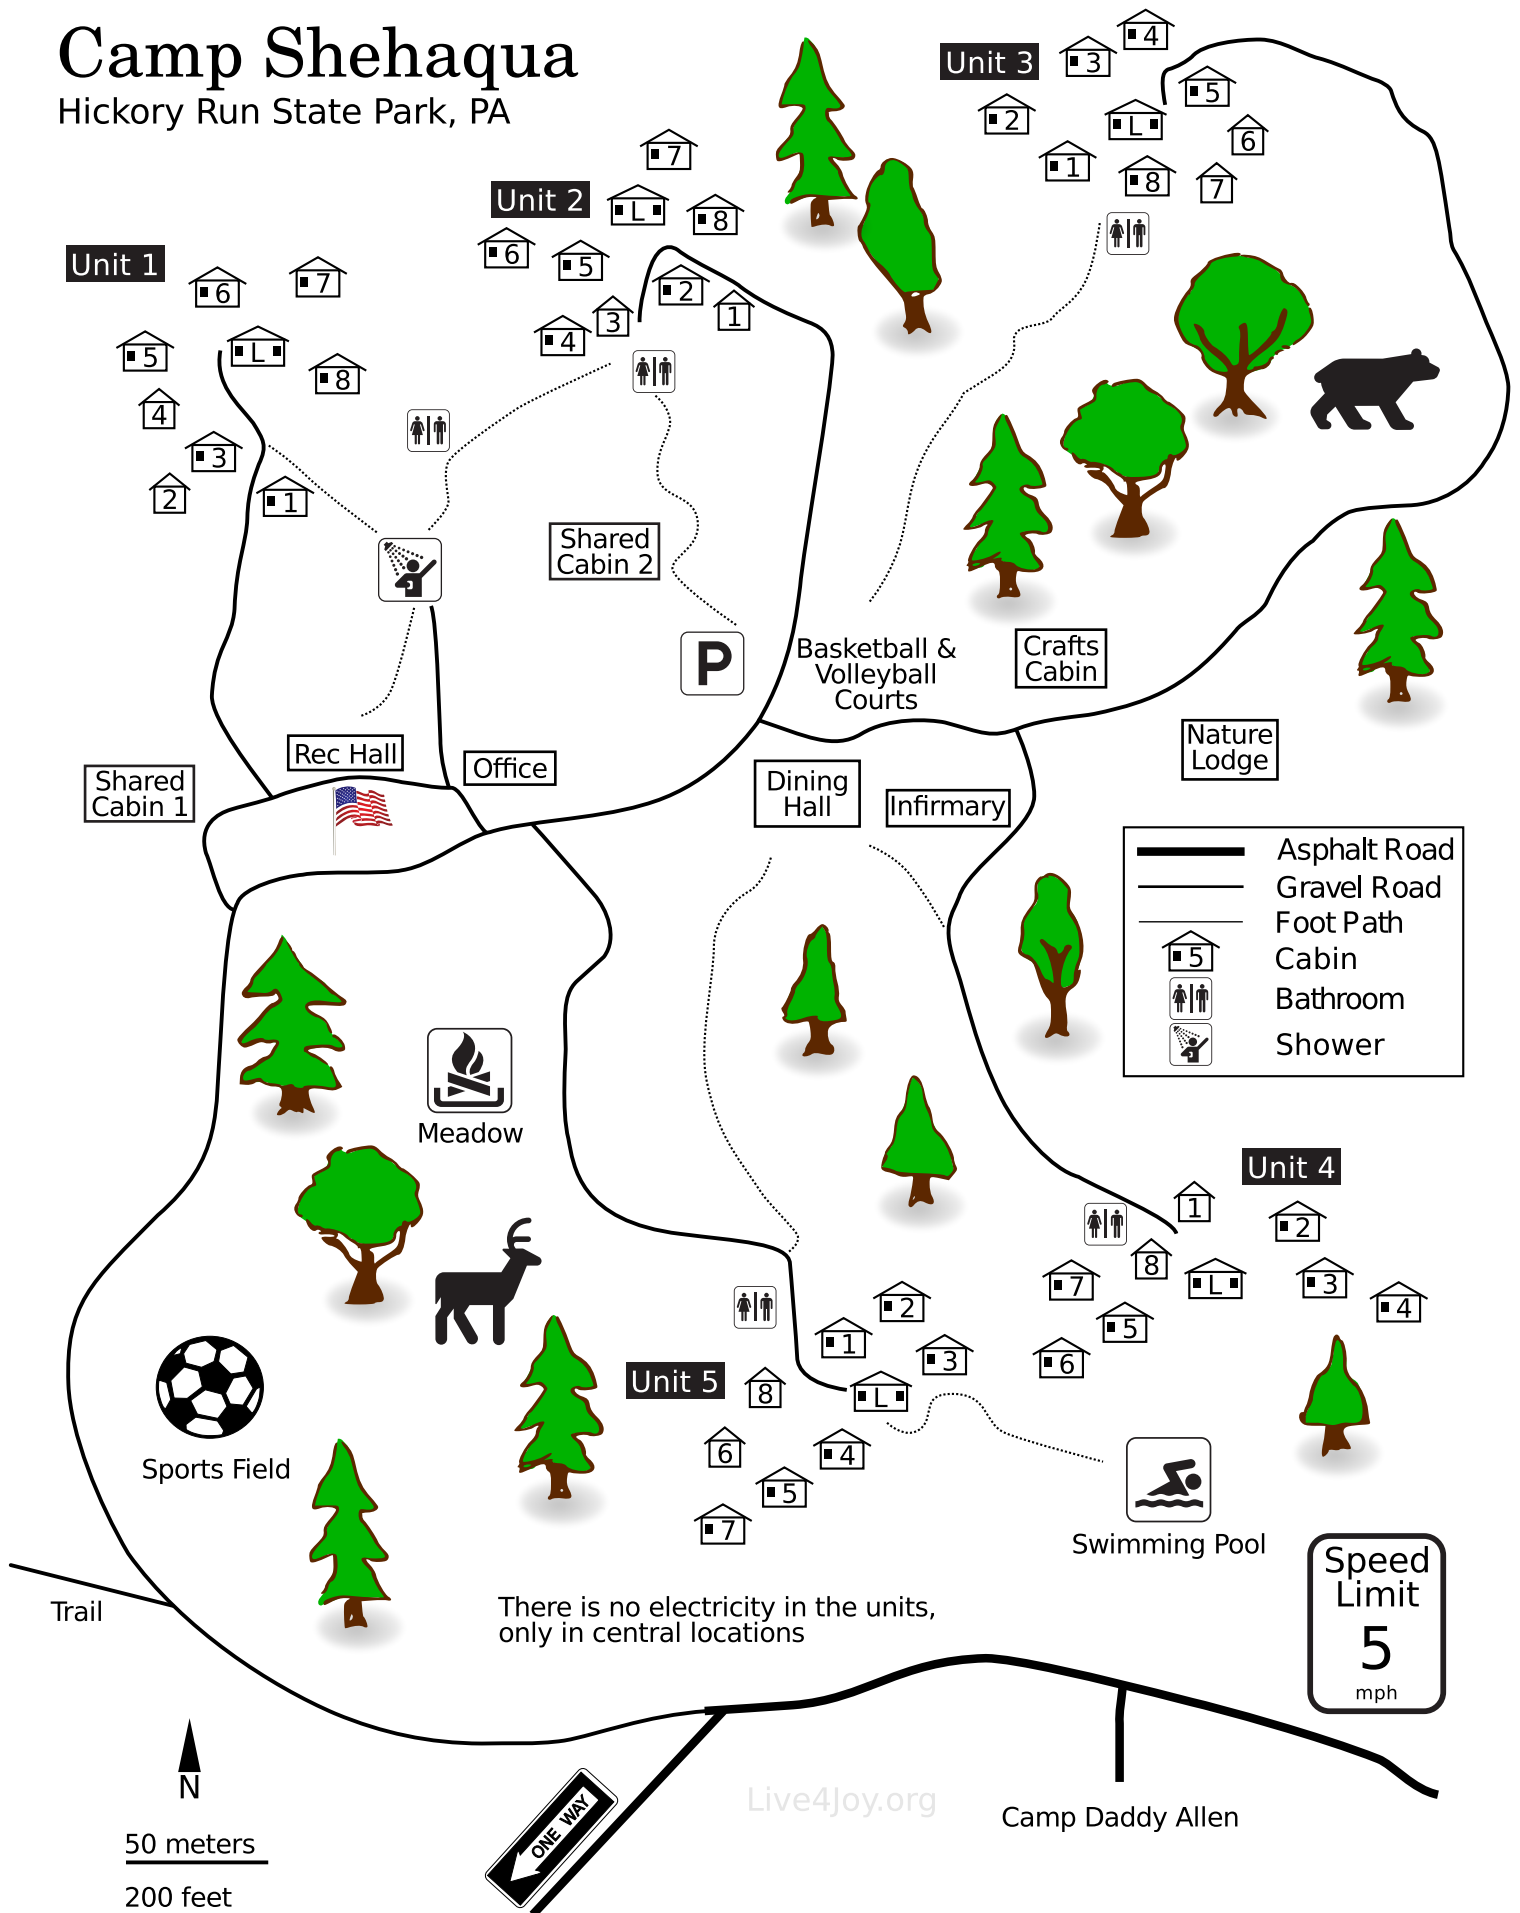

Camp Shehaqua

Hickory Run State Park, PA

| | |
|--|--------------|
| | Asphalt Road |
| | Gravel Road |
| | Foot Path |
| | Cabin |
| | Bathroom |
| | Shower |

Speed Limit
5
mph

50 meters
200 feet

Live4Joy.org

Camp Daddy Allen